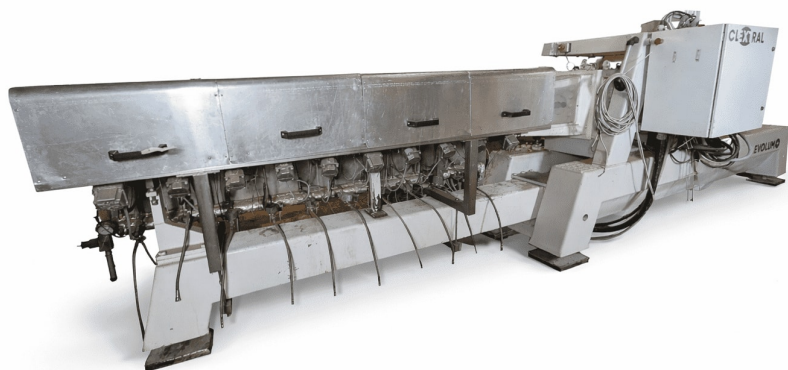

CLEXTRAL EV53 - TWIN-SCREW EXTRUDER

 Customers rate us on [Guaranteed Reviews Company](#), have a look at their feedback.

SKU: 12441 | **Categories:** [Extruder](#)

PRODUCT DESCRIPTION

Manufacturer : Clextral

Model : EVOLUM+ 53

Year : 1999

Type: Twin-screw extruder

Précédente application : Cuisson-Extrusion agroalimentaire

AC motor: 130 kW

Length of screw : 2120 mm

Screw elements: nominal diameter 53 mm.

L/D : 40

Barrels : 10 units

Peripheral equipment not included but available on request: Granulator, dosing unit, water pump and new electrical cabinet. (Their integration may be subject to a feasibility study and a supplementary quotation.)