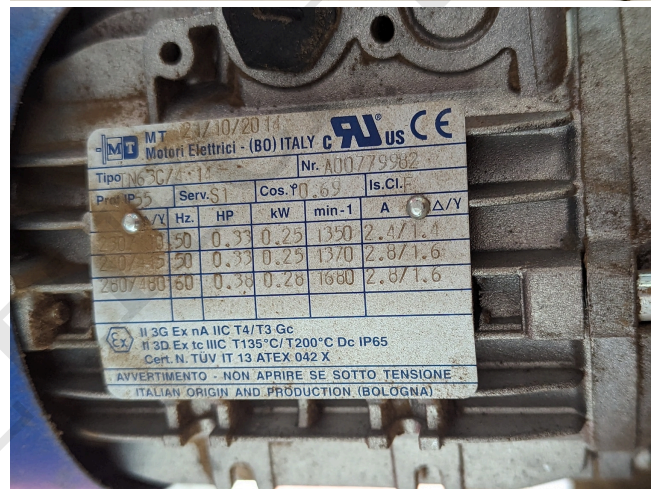

## GRASEBY DSP 2 - METAL DETECTOR

🌟 Customers rate us on Guaranteed Reviews Company, [have a look at their feedback.](#)

**SKU:** 11991 | **Categories:** [Detector / sorting machine](#), [Metal detector](#), [Packaging machines](#)

### PRODUCT DESCRIPTION

Detector manufacturer : Graseby

Conveyor manufacturer : Natel International

Electrical cabinet manufacturer : Elcowa

Year: 1996

Belt length: 300 x 22 cm.

Ejection by opening the belt

*An service sur mesure*

Désignation ou type : *DSP2*

Numéro de série : *53719*

Année de construction : *1996*

CE

MT 237/10/20 13  
Motori Elettrici - (BO) ITALY C RU US CE

Nr. 00779982

Prd	Serv.	Cos. P	Is. Cl.
Hz	HP	kW	min-1
50	0.33	0.25	1350
50	0.33	0.25	1370
60	0.38	0.28	1660

II 3G Ex nA IIC T4/T3 Gc  
II 2D Ex tc IIC T135°C/T200°C Dc IP65  
Cet. N. TÜV IT 13 ATEX 042 X

AVVERTIMENTO - NON APRIRE SE SOTTO TENSIONE  
ITALIAN ORIGIN AND PRODUCTION (BOLOGNA)

WWW.OSERTECH